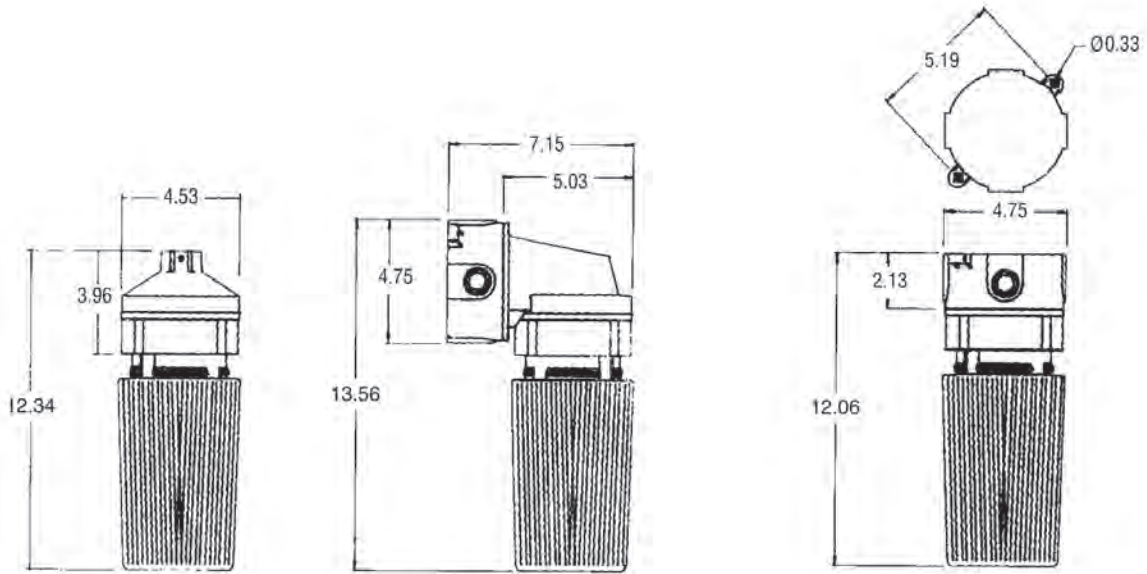

# BVP Series

Cast Marine Brass • Hazardous Locations • Class I, Division 2 • UL 844 • UL 1598A • Wet Locations

## Fixture Dimensions (inches)

### 26 Watt Compact Fluorescent Lamp with Polycarbonate Globe

### Globes

	Type	Lamp Size	Color	Thread Diameter	Catalog Number
	Heat Treated Soda Lime Glass	150W	Clear	3-5/16 in.	VGL100HR
	Polycarbonate Prismatic	150W	Clear	3-5/16 in.	VGL100PPG <sup>1</sup>
	Glass Prismatic	150W	Clear	3-5/16 in.	VGL100PRISM