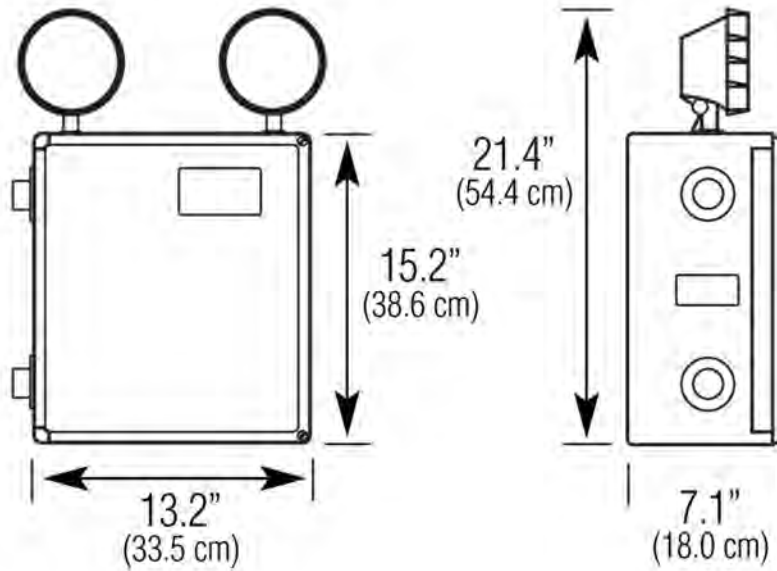

HLEL Series

Hazardous Locations • Class I, Division 2 • Class I, Zone 2 • Class II, Division 2 • UL 844 • UL 924

Dimensional Drawings

Accessories

	Catalog No.	Description	Shipping Weight (Lbs.)
	ICIR	Hand Held Infra-Red Remote Range: 30-40 feet	.25

WIRE GUARD	Catalog No.	Description	Shipping Weight (Lbs.)
	WG5	Standard Wire Guard	1.5

Wire Guard Dimensions

- A = 20.0"
- AA = 26.0"
- B = 20.0"
- BB = 26.0"
- C = 11.0"