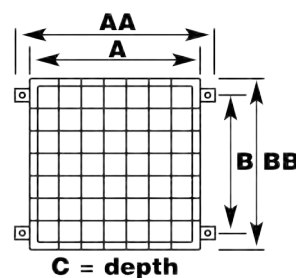

HLEL Series

Hazardous Locations • Class I, Division 2 • Class I, Zone 2 • Class II, Division 2 • UL 844 • UL 924

Dimensional Drawings

Accessories

	Catalog No.	Description	Shipping Weight (Lbs.)
	ICIR	Hand Held Infra-Red Remote Range: 30-40 feet	.25

WIRE GUARD	Catalog No.	Description	Shipping Weight (Lbs.)
	WG5	Standard Wire Guard	1.5

Wire Guard Dimensions

- A = 20.0"
- AA = 26.0"
- B = 20.0"
- BB = 26.0"
- C = 11.0"