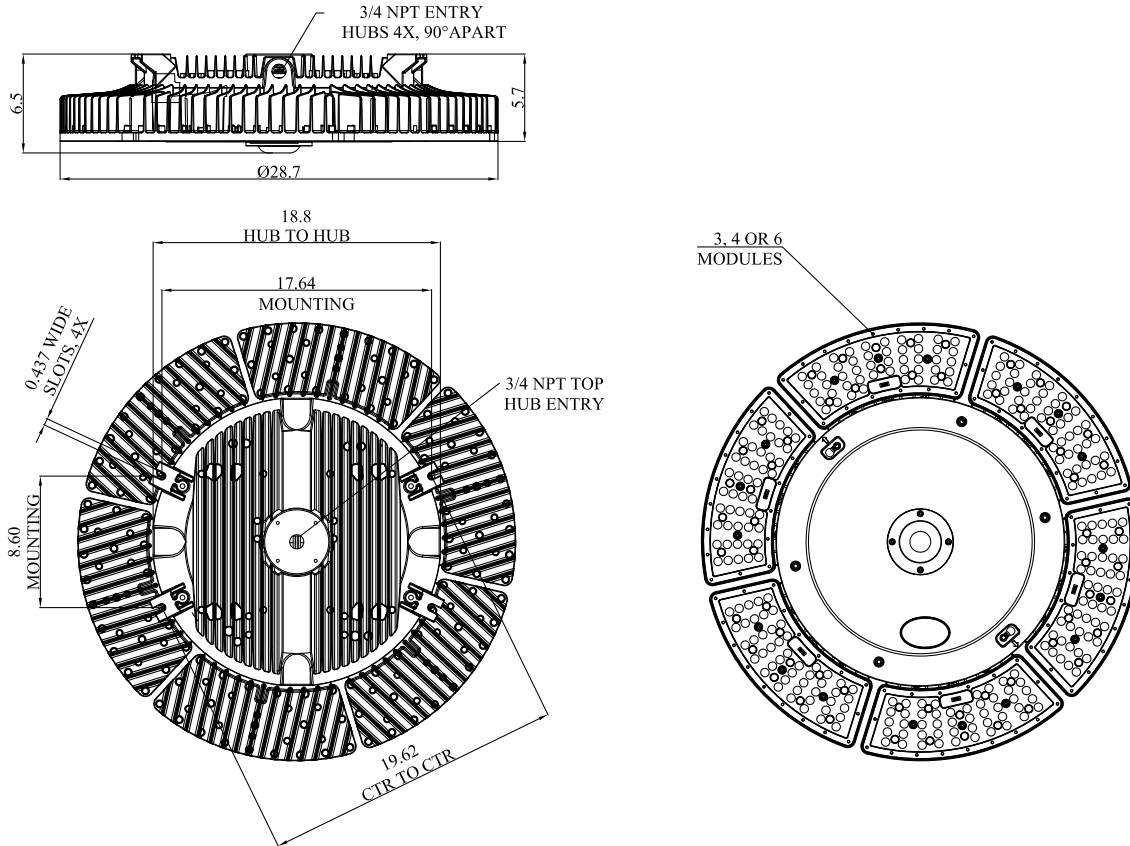

HLHB9LU

Deg.	0.	30	60	90
0	51730.8	51730.8	51730.8	51730.8
10	51586.8	51599.1	51528.8	51477.8
20	51061.3	51034.9	50978.7	50896.1
30	49293.2	49196.5	49164.9	49180.7
40	41874.7	41525	42489.8	41512.6
50	6042	4511	6172.8	5623.8
60	1040	1032.1	1045.4	1043
70	618.8	620.6	625.6	637.3
80	310.1	295.4	309.7	313.9
90	47.9	47.8	47.6	47.7

LED

HLHB HI-LUMEN

LED High-bay Lighting for Hazardous Locations

Fixture Dimensions (inches)

Part Number	Modules	Fixture Weight (Lbs)*	Box Weight (Lbs)*
HLHB9LU	6	69	77
HLHB9LN			
HLHB8LU			
HLHB8LN			
HLHB7LU			
HLHB7LN			
HLHB6LU	4	58	66
HLHB6LN			
HLHB5LU			
HLHB5LN			
HLHB4LU	3	49	57
HLHB4LN			
HLHB3LU			
HLHB3LN			