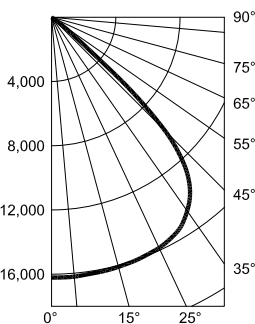

5

OPTICS

Blank = TYPE V @ 90 Deg Beam Angle
45 = TYPE V @ 45 Deg Beam Angle
60 = TYPE V @ 60 Deg Beam Angle
12 = TYPE V @ 120 Deg Beam Angle

6

ENTRIES

Blank = 3/4 NPT (Top & Side)
P1 = 1" Top Entry
P2 = 25mm Top Entry
P3 = 32mm Top Entry
C1 = 1" Side Entries
C2 = 25mm Side Entries
C3 = 32mm Side Entries

* Ambient temperature of all EM models is 0°C < Tamb < 40°C

Candlepower Distribution

HLHB3LU

Deg.	0.	30	60	90
0	16210.2	16210.2	16210.2	16210.2
10	16214.4	16216.6	16180.8	16163.2
20	16176.5	16273.1	16065.4	16002.8
30	15747.7	15899.9	15614.7	15514.3
40	13709.8	13853.7	13545	13376.7
50	2661.3	2690.5	2590.3	2528.9
60	355.7	361.2	352.4	350.9
70	204.6	206.5	202.6	203.5
80	105.2	104.9	104.2	105
90	10.6	9.8	10.6	11.6