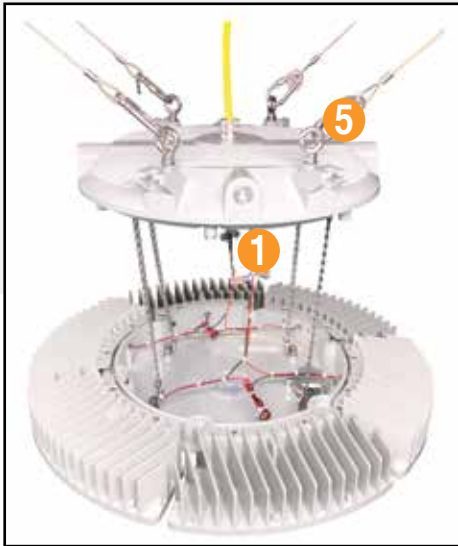

HLHB
HI-LUMEN
LED

713.943.0340 | azz.com/rigalite

HLHB HI-LUMEN LED

LED High-bay Lighting for Hazardous Locations

Key Features:

- 1 Four (4) 12" Stainless steel sash chains for convenient access to the wiring compartment
- 2 Spring pressure connection terminal block
- 3 Interchangeable optics with 45, 60, 90 and 120 degree beam angle options
- 4 Field replaceable LED circuit boards, LED modules and drivers with quick disconnects
- 5 Four (4) safety cable attachment points

Additional Features:

- Chain/cable and surface mounting
- Emergency battery backup option
- 0-10V dimming, range 10-100%
- Standard 10kV surge protection
- 5-year warranty

Standard Materials:

- Body: A360 aluminum (less than .4% copper content) with baked-on gray epoxy finish
- Gaskets: One-piece silicone
- Lens: Polycarbonate
- Hardware: Stainless Steel