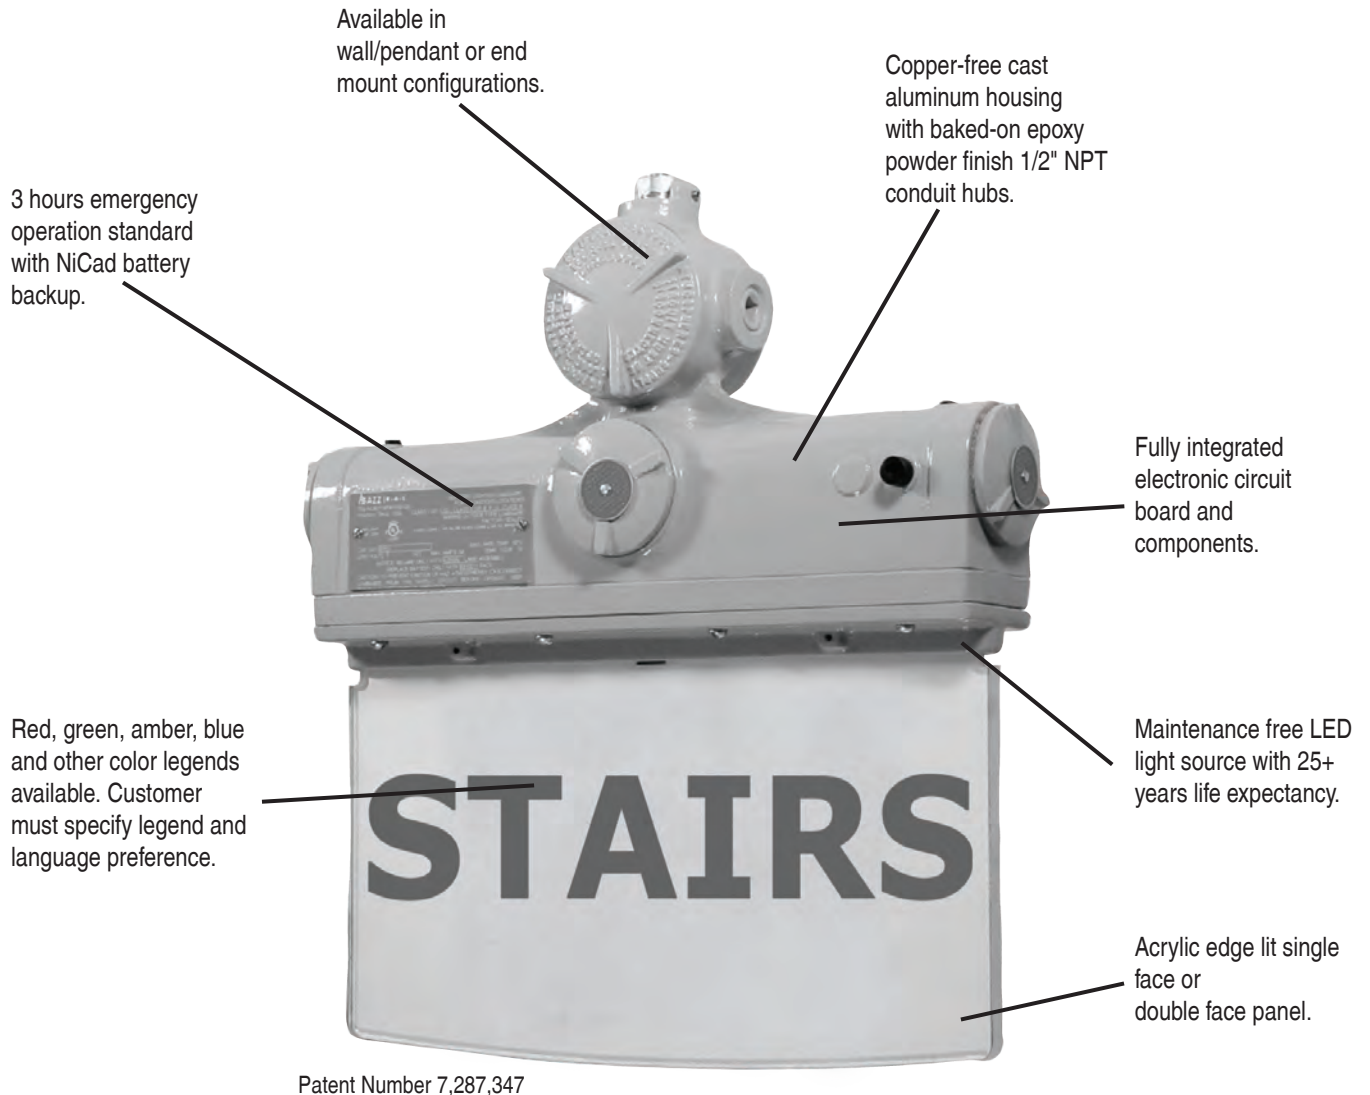

HLS SERIES

Hazardous Location Edge Lit LED Sign Light

- Class I, Division 2, Groups A, B, C & D
- Class II, Division 2, Groups F & G
- Class III
- UL1598A Marine Outside Type
- Temperature Class (T-Rating)-T6
- Patent No. 7,287,347
- IP65
- ETL Listed

AZZ | R-A-L™
RIG-A-LITE

HLS SERIES

Hazardous Location Edge Lit LED Multipurpose Sign Light

HLS series fixture uses a maintenance free LED light source with a 25 year life expectancy. Emergency fixtures meet or exceed Energy Star and OSHA requirements. These fixtures are also suitable for installation in wet or damp locations where salt water spray is possible.

LED
HLS Series

Hazardous Locations • Class I, Division 2 • UL 844 • UL 1598A • UL 8750 • Wet Locations • IP65

Catalog Number Logic

- 1 BASIC SERIES**
Hazardous Location LED Sign Light*
*Customer must specify sign color and legend
Class I, Division 2 Groups A, B, C & D
Class II, Division 2, Groups F & G
Class III
UL 1598A Marine Outside Type
IP65
ETL Listed
Temperature Class (T-Rating)-T6

NUMBER OF FACES

- 2**
1 = Single Face
2 = Double Face

- 3 LEGEND COLOR**
A = Amber
B = Blue
R = Red
G = Green
X = Other (Contact Factory)

- 4 VOLTAGE/FREQUENCY**
DT = 120/277V 60 HZ
24 = 220-240V 50/60 HZ
Other voltages available- consult factory