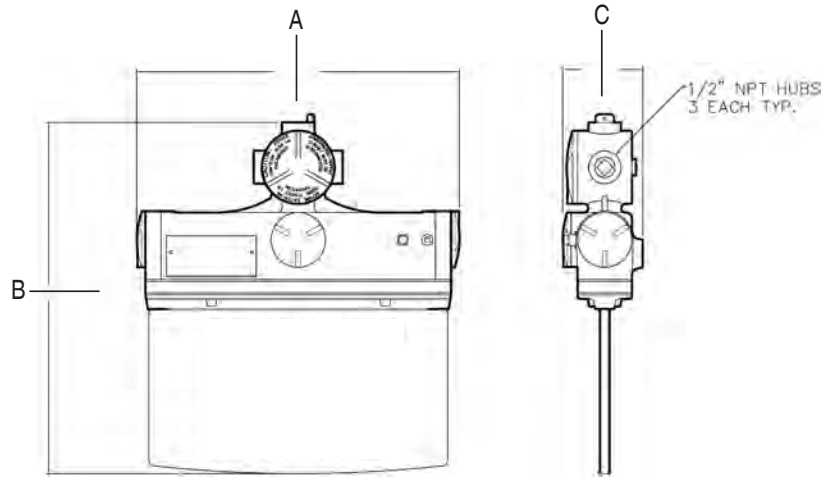

LED
HLS Series

Hazardous Locations • Class I, Division 2 • UL 844 • UL 1598A • UL 8750 • Wet Locations • IP65

HLS Series Fixture Dimensions (inches)

HLS SERIES	Dimensions (inches)			Boxed Weight	Shipping Volume (Boxed Fixtures)
	A	B	C		
HLS LED Sign Light	14.88	16.00	3.69	14 lbs.	1.24 cu. ft.