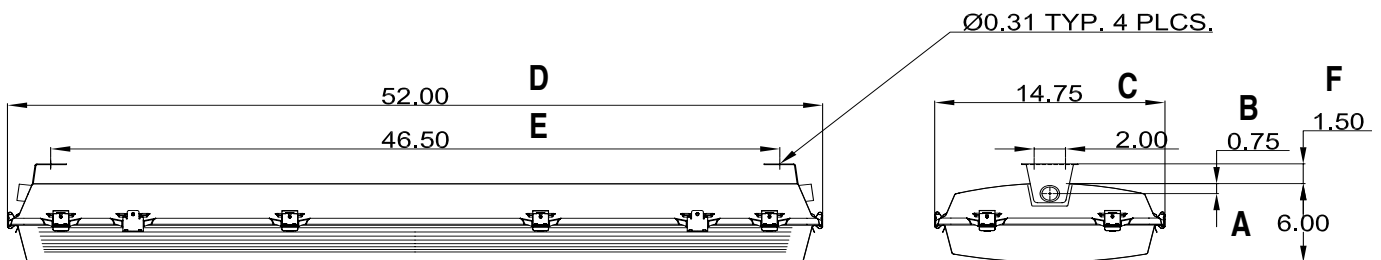

FLUORESCENT NMFH Series

UL 1598 Wet Locations • Non-Metallic • IP66 • NEMA 4X • NSF Enclosure • Hose Down

Fixture Dimensions (inches)

NMFH SERIES	Dimensions (inches)				Boxed Weight	Shipping Volume (Boxed Fixtures)
	A	B	C	D		
4 foot, 4 & 6 Lamp	6.00	.75	14.75	52.00	27 lbs.	3.11 cu. ft.

Fixture Dimensions with Mounting Brackets (inches)

NMFH SERIES	Dimensions (inches)						Boxed Weight	Shipping Volume (Boxed Fixtures)
	A	B	C	D	E	F		
4 foot, 4 Lamp	6.00	.75	14.75	52.00	46.50	1.50	27 lbs.	3.11 cu. ft.
4 foot, 6 Lamp	6.00	.75	14.75	52.00	46.50	1.50	27 lbs.	3.11 cu. ft.