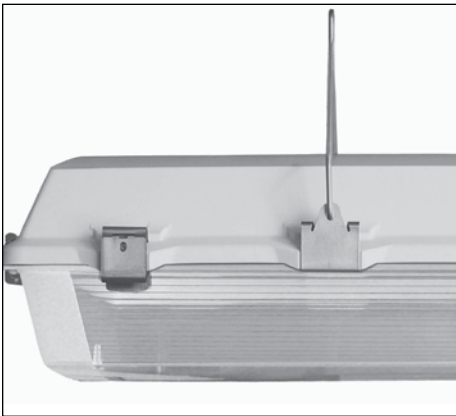

FLUORESCENT
NMFH Series

UL 1598 Wet Locations • Non-Metallic • IP66 • NEMA 4X • NSF Enclosure • Hose Down

Accessories

V-Hook

Requires (2) Stainless Steel V-Hooks
Catalog Number: 86228
Shipping Weight: 2 lbs.