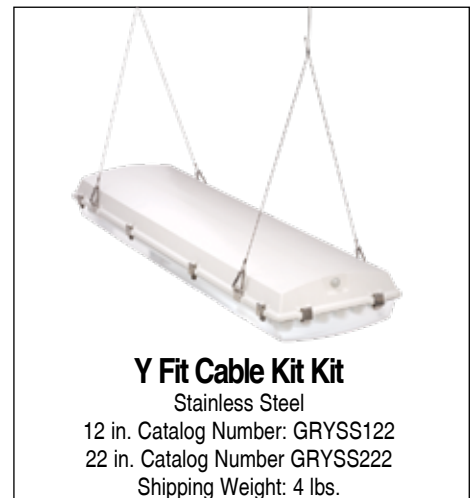

Accessories

V-Hook

Requires (2) Stainless Steel V-Hooks
Catalog Number: 86228
Shipping Weight: 2 lbs.

Mini Receptacle

3P Male
Catalog Number: 64005
Shipping Weight: 0.1 lbs.

Mini Plug

3P with 6 ft. Cable
Catalog Number: 60006R
Shipping Weight: 0.6 lbs.

Photo Cell Kit

Catalog Number: SPH25-120
Shipping Weight: 0.25 lbs.

Bracket Mount Kit

Catalog Number: 53115
Contains two brackets, two hubs & two gaskets
Shipping Weight: 3 lbs.

Y Fit Cable Kit Kit

Stainless Steel
12 in. Catalog Number: GRYSS122
22 in. Catalog Number: GRYSS222
Shipping Weight: 4 lbs.