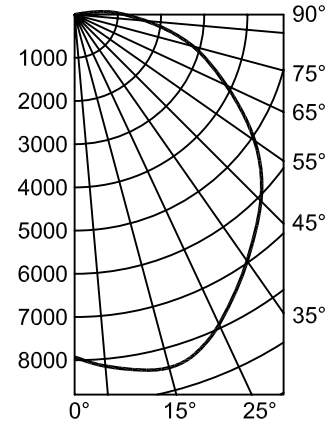

FLUORESCENT NMFH Series

UL 1598 Wet Locations • Non-Metallic • IP66 • NEMA 4X • NSF Enclosure • Hose Down

Candlepower Distribution

NMFHT5HO-6L-U

Deg	Parl.	22.5	45	67.5	Norm
0	7925	7925	7925	7925	7925
5	8026	8044	8100	8149	8168
15	7973	8115	8312	8441	8460
25	7295	7585	7868	7905	7912
35	6180	6599	6716	6932	6963
45	4982	5477	5643	5742	6099
55	3684	4066	4633	4991	5083
65	2230	2637	3339	3703	3875
75	918	1472	2286	2705	2840
85	184	573	1152	1552	1663
90	92	437	948	1121	1170

Coefficients of Utilization

% Effective Ceiling Cavity Reflectance rcc	80			50			10		
	50	30	10	50	30	10	50	30	10
Room Cavity Ratio RCR	Effective Floor Cavity Reflectance 20%								
0	1.08	1.08	1.08	.99	.99	.99	.90	.90	.90
1	.92	.88	.84	.85	.82	.79	.77	.75	.73
2	.80	.73	.68	.74	.69	.64	.67	.64	.60
3	.70	.62	.56	.65	.59	.54	.59	.55	.51
4	.62	.54	.47	.58	.51	.46	.53	.48	.43
5	.55	.47	.40	.51	.45	.39	.47	.42	.38
6	.50	.41	.35	.46	.39	.34	.43	.37	.33
7	.45	.37	.31	.42	.35	.30	.39	.33	.29
8	.41	.33	.28	.39	.32	.27	.36	.30	.26
9	.38	.30	.25	.36	.29	.24	.33	.28	.24

Photometric Data

NOTE: All data provided for six 54W lamps. Lamps rated for 4450 lumens per lamp.