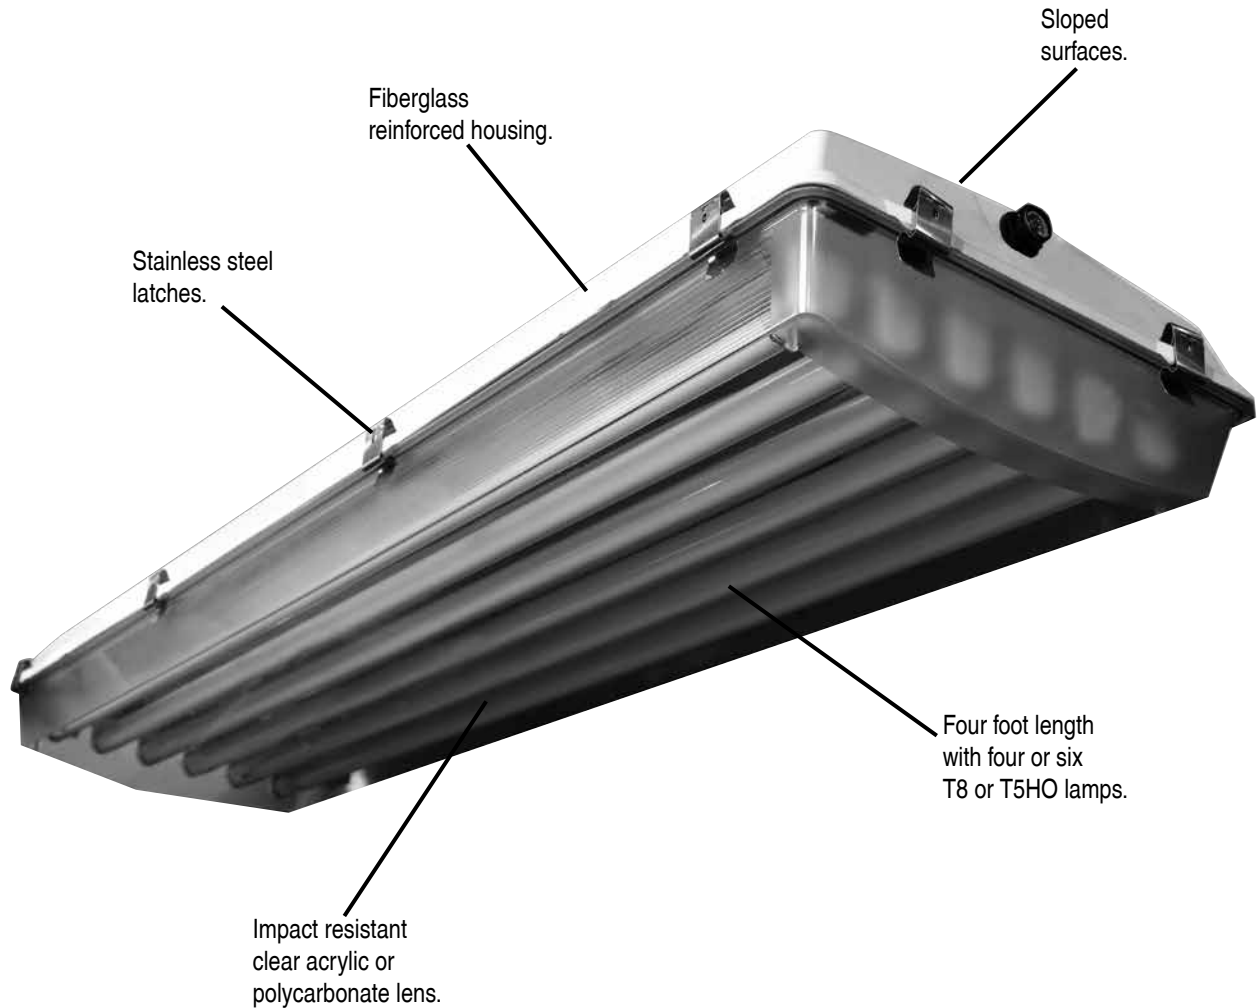

NMFH SERIES

Non-Metallic Hose Down Rated Fluorescent High Bay

Fixture tested for hose-down conditions up to 1200 psi