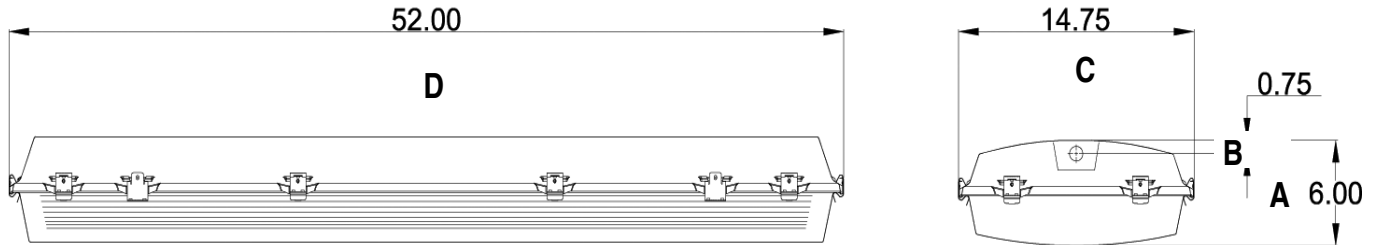

FLUORESCENT NMFH Series

UL 1598 Wet Locations • Non-Metallic • IP66 • NEMA 4X • NSF Enclosure • Hose Down

Fixture Dimensions (inches)

NMFH SERIES	Dimensions (inches)				Boxed Weight	Shipping Volume (Boxed Fixtures)
	A	B	C	D		
4 foot, 4 & 6 Lamp	6.00	.75	14.75	52.00	27 lbs.	3.11 cu. ft.